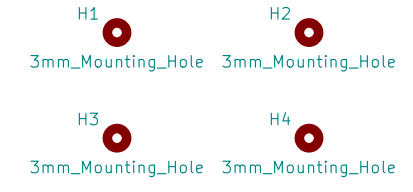

40-Pin HAT Connector

Mounting Holes

Optional RS-485 interface. Not normally stuffed.