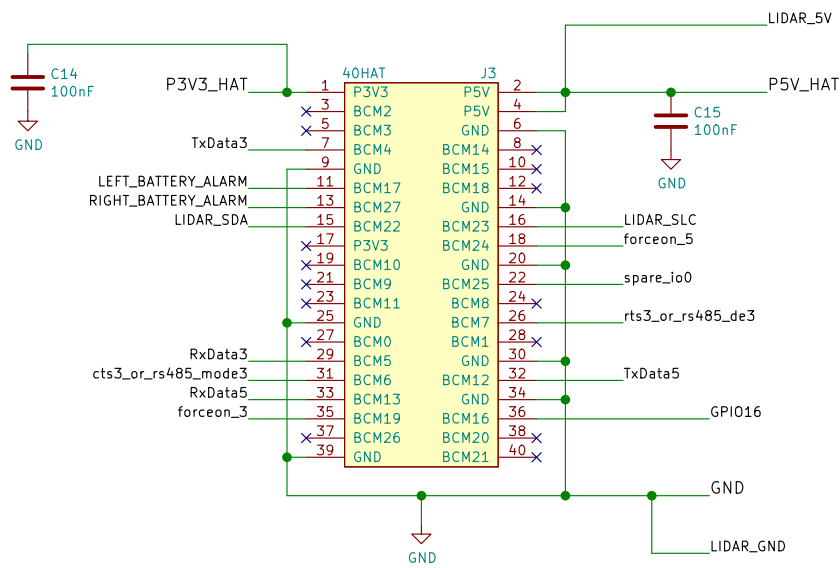

40-Pin HAT Connector

Mounting Holes

Optional RS-485 interface. Not normally stuffed.