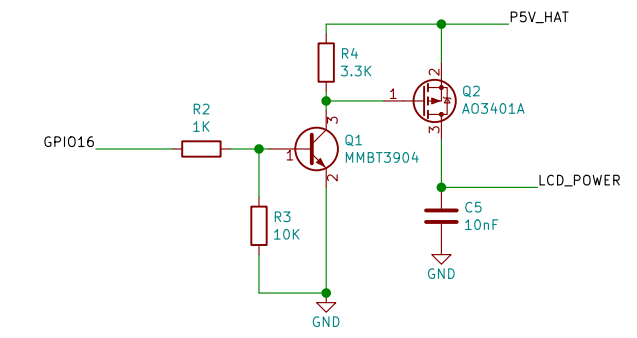

40-Pin HAT Connector

Mounting Holes

Optional RS-485 interface. Not normally stuffed.