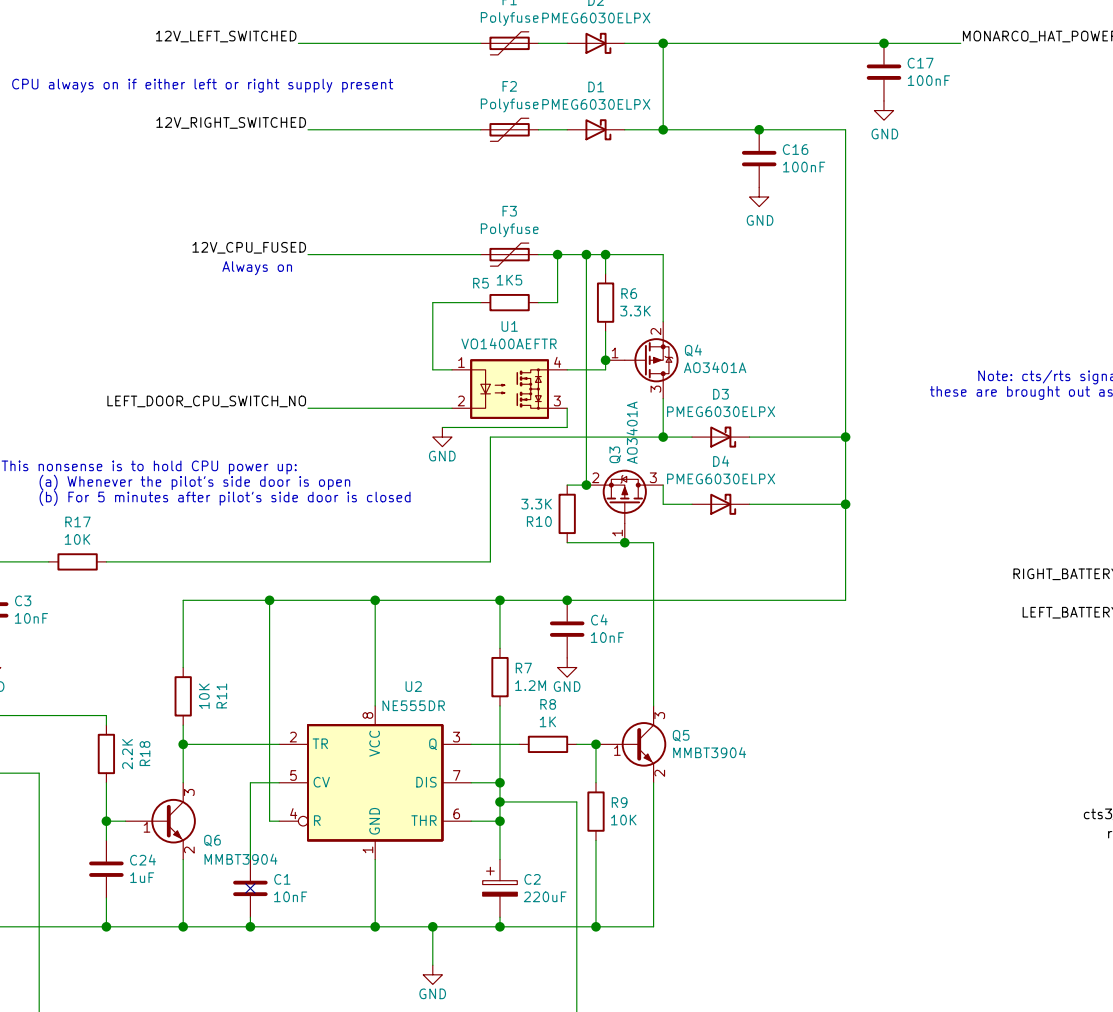

40-Pin HAT Connector

Mounting Holes

Optional RS-485 interface. Not normally stuffed.