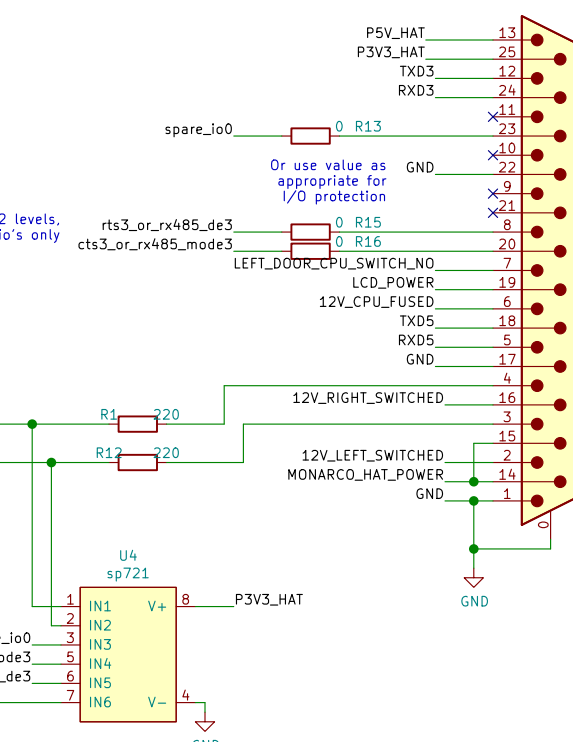

40-Pin HAT Connector

Mounting Holes

Optional RS-485 interface. Not normally stuffed.