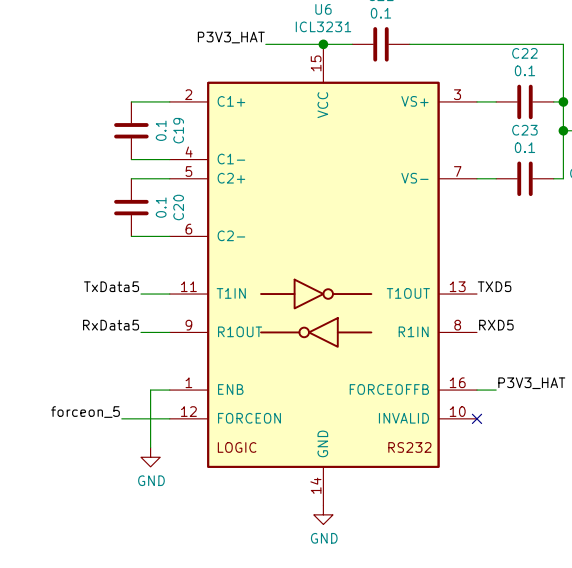

40-Pin HAT Connector

Mounting Holes

Optional RS-485 interface. Not normally stuffed.