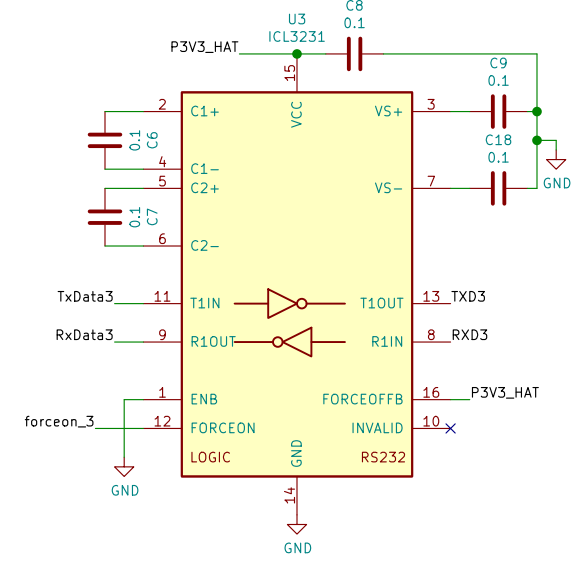

40-Pin HAT Connector

Mounting Holes

Optional RS-485 interface. Not normally stuffed.